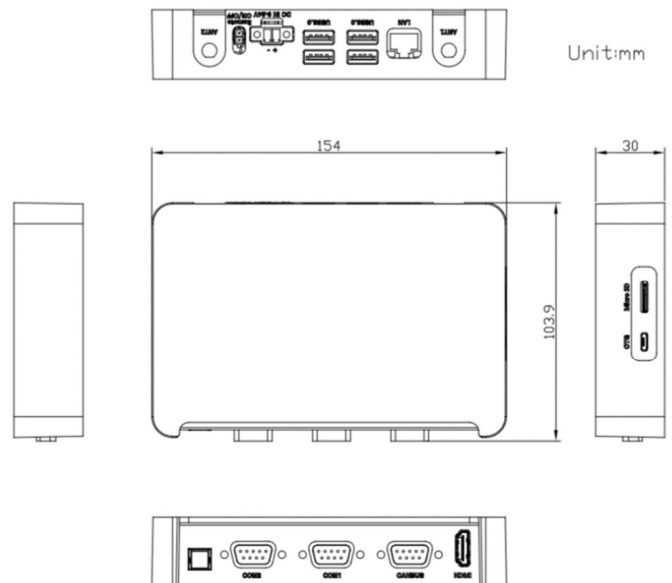

## Specifications

Processor Module	Nvidia Jetson TX2
CPU	HMP Dual Denver 2/2 MB L2 + Quad ARM® A57/2 MB L2
GPU	NVIDIA Pascal™ , 256 CUDA
System Memory	8 GB 128-bit LPDDR4, 59.7 GB/s
Display Interface	HDMI 2.0 x 1
Storage Devices	Onboard 32GB eMMC (via Jetson TX2) MicroSD x1
Front I/O	USB Type A x 4 for USB 3.0 RJ-45 x 1 for GbE LAN Ethernet Remote on/off switch x 1
Rear I/O	DB-9 Male x 2 for RS-232/422/485 DB-9 Female x 1 for CANBUS*2 Antenna opening x 2
Side I/O	MicroSD x 1 OTG x 1
Expansion	M.2 B-key w/SIM card for 4G (PCIe/USB)
Power Requirement	2-pin 9~28V DC-in x1
Mounting	Wall Mounting Bracket
Operating Temp.	-20°C ~ 50°C with 0.5m/s airflow
Anti-Vibration	Random, 5 Grm, 5~500Hz

## Dimension

Dimension	153mm (W) x 101mm (D) x 30mm (H)
Gross Weight	TBD
Net Weight	TBD
OS	Linux Ubuntu 16.04

Unit: mm