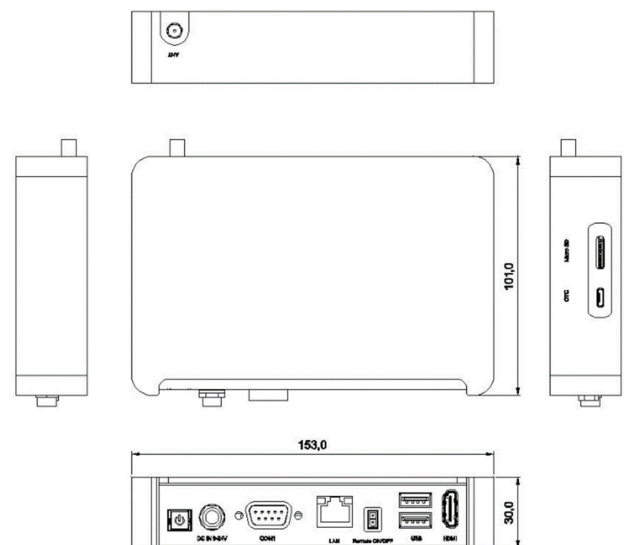

Dimension

Dimension	153mm (W) x 101mm (D) x 30mm (H)
Gross Weight	TBD
Net Weight	TBD
OS	Linux Ubuntu 16.04

Unit: mm