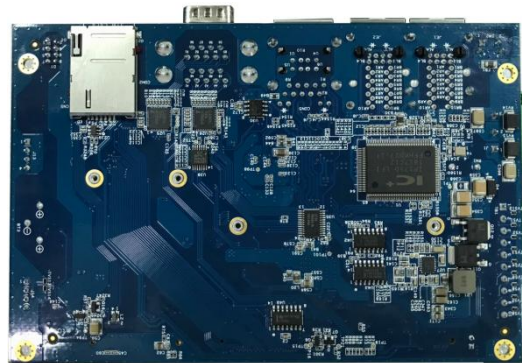

203 pin SO-DIMM Carrier Board | Walnut

Ordering Information

NutsBoard

Walnut-ST7B2AC

www.nutsboard.com

nutsboard@gmail.com

Please contact us for custom the Carrier Board for your projects.