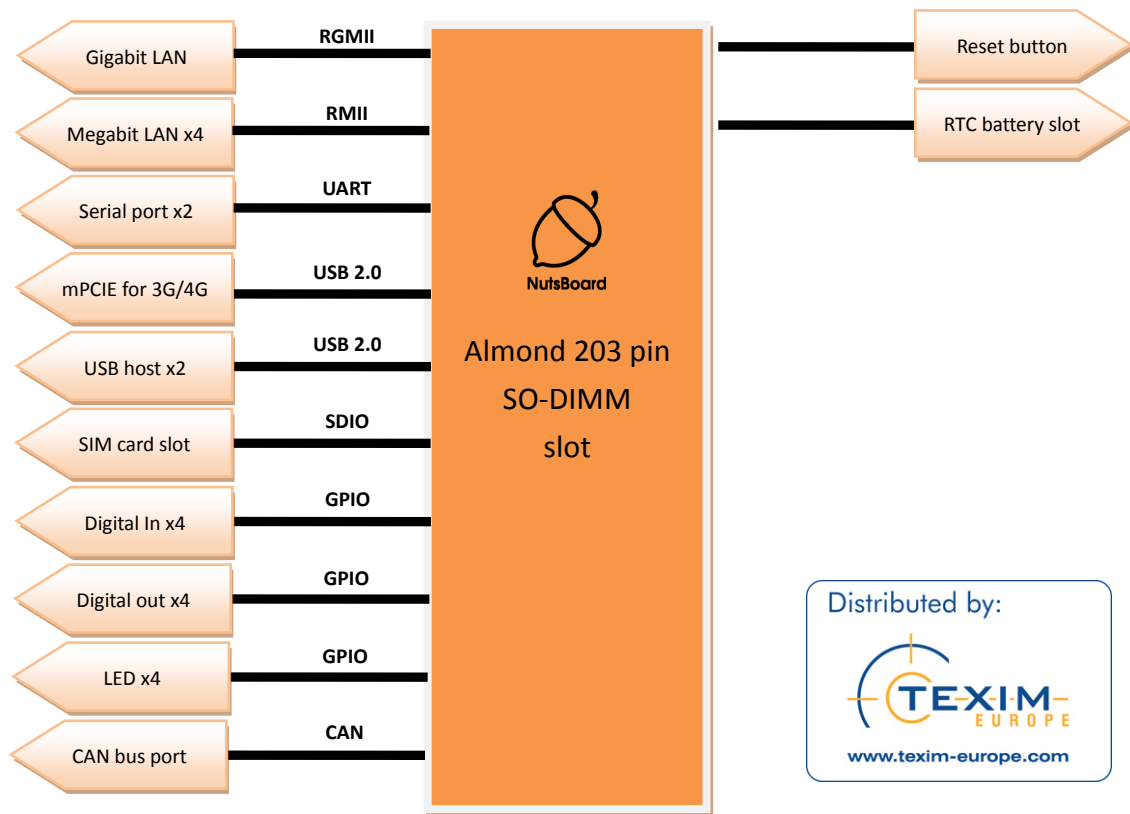

203 pin SO-DIMM Carrier Board | Walnut

Ordering Information

NutsBoard

Walnut-ST7B2AC

www.nutsboard.com

nutsboard@gmail.com

Please contact us for custom the Carrier Board for your projects.