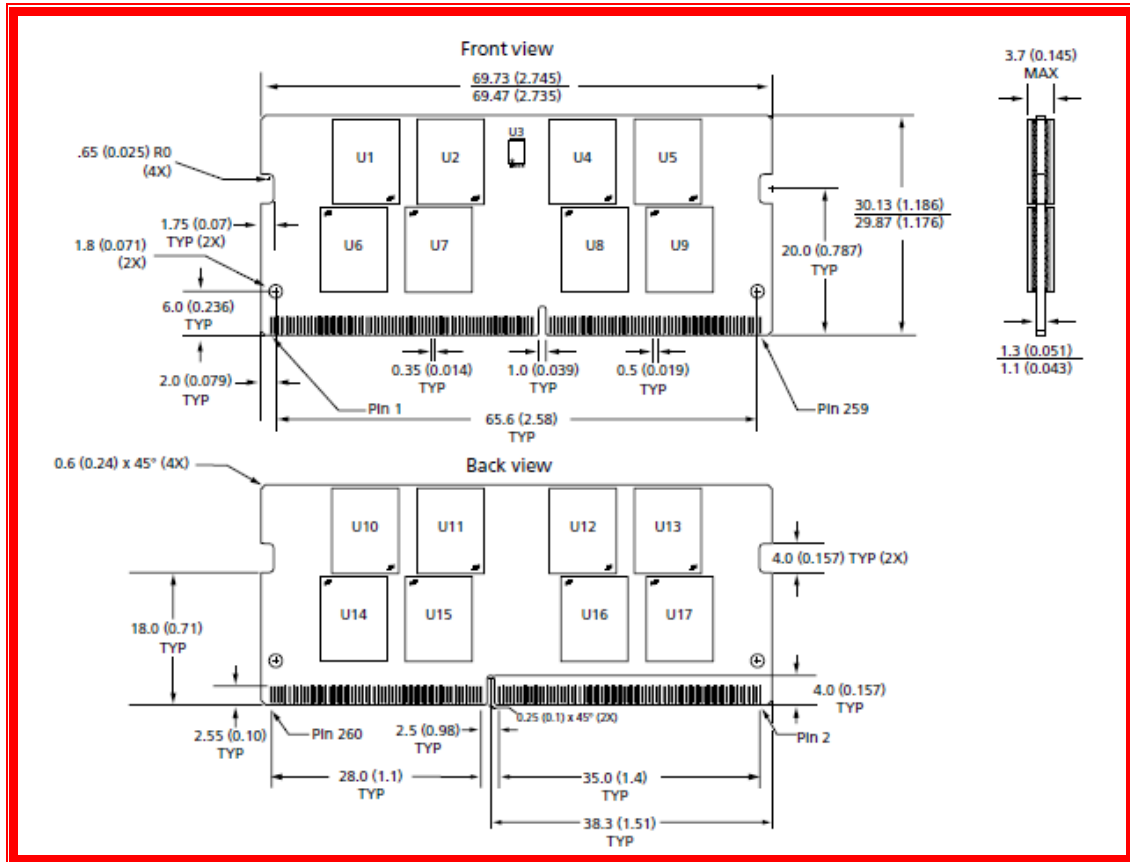

2. PACKAGE DIMENSION

Note:

1. All dimensions are in millimeters (inches); MAX/MIN or typical (TYP) where noted.
2. The dimensional diagram is for reference only.

Distributed by:

www.texim-europe.com