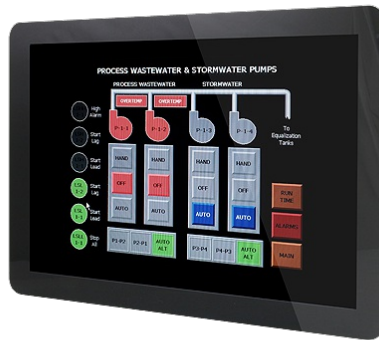

OFT-10W01

10.1" Open Frame Tablet

- ▶ Intel Atom Processor Z3735F
- ▶ 2GB RAM
- ▶ 8GB or 32GB eMMC
- ▶ PCAP Touch
- ▶ 10/100 Ethernet (PXE Boot)
- ▶ Touch board interface (Power/ Brightness/ Volume/ LED)
- ▶ 16Bit programmable GPIO
- ▶ RS232(TX/RX) or RS485
- ▶ Typical DC 19V Input, Optional 12V & 24V support
- ▶ Optional Power Over Ethernet 802.3AT (10" only)

+ Spec

System	
Processor	Intel Atom Processor Z3735F 1.33GHz Quad Core CPU
System Memory	2GB DDR3L RAM
Other	Optional 802.11 b/g/n WiFi
Storage	
Storage	8GB or 32GB eMMC
I/O	
External I/O Connector	2x USB 2.0, 1x micro USB Client(Android only), 1x 10/100 Ethernet, 1x HDMI, 1x Head phone jack, 1x Micro SD slot, 1x DC jack
Internal I/O Connector	1x RS232(TX/RX) or RS485, 1x 16 bit GPIO interface, 1x USB interface, 1x eDP & Dual channel 24bit LVDS, 1x backlight control & power, 2x speaker interface (1.2W stereo), 1x A-MIC interface, 1x Touch Button connector, 1x DC input 4pin header, 1x I2C interface(optional)
Mechanical & Environmental	
Power Requirement	19V DC input, Optional 12V or 24V
Power Type	DC Jack, DC input 4pin header, optional Power Over Ethernet 802.3AT
Operating Temp	0°C ~ 40°C
Storage Temp	-20°C ~ 60°C0
Operating Humidity	0% ~ 90% Relative Humidity, Non-condensing
Software Support	
OS Information	Windows 8.1/ Windows 10/ Android 4.4/ Android 5.1/ Ubuntu 14.04
Panel	
LCD Size	10.1"
Resolution	1280x800
Luminance	350
Viewing angle	170° (H/V)
Touch Type	PCAP