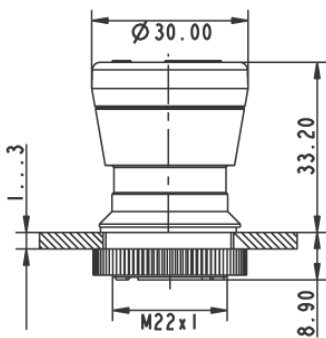

Panel cut-out to IEC 60947-5-1

Distributed by: