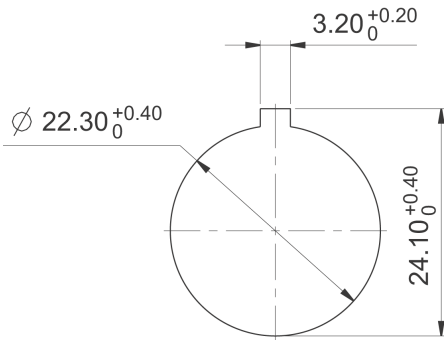

Panel cut-out to IEC 60947-5-1

Distributed by: