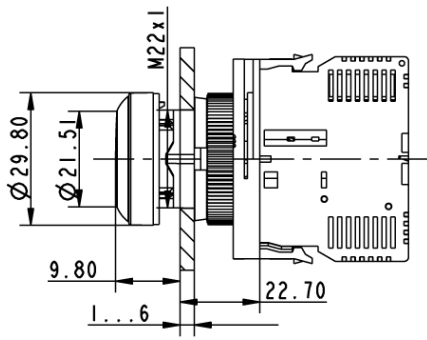

Distributed by: