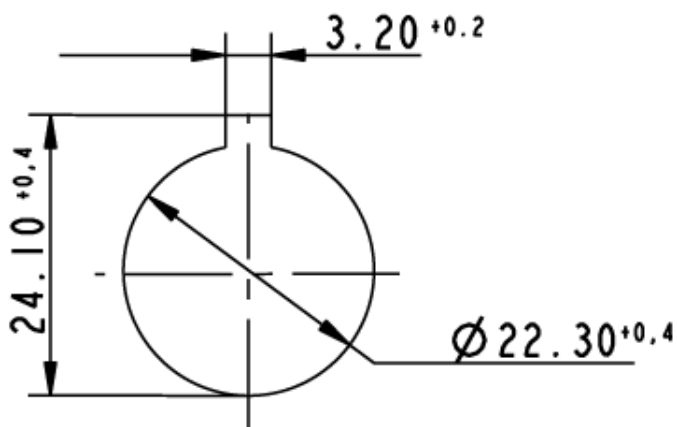

RAFIX 22 QR - Buzzer, round collar

1.30.249.002/0000

General information

Form of lens	flat lens
Color of lens	opaque slate-grey
Sound	continuous beep

Dimensions

Dimensions of collar	ø 29.8 mm
Overall height	9.8 mm
Mounting depth	56.4 mm
Mounting hole	ø 22.3 mm
Mounting grid	50 x 30 mm

Mechanical design

Mounting	ring nut

Electrical characteristics

Operating voltage DC	12 V
Input current	25 mA

Acoustic characteristics

Sonic pressure, 1 m distance min.	70 dB
Sound frequency	2400 - 3100 Hz

Other specifications

Degree of protection from front side	IP65 (DIN EN 60529)
Storage temperature min.	-40 °C
Storage temperature max.	+80 °C
Environmental resistance	acc. to IEC 60068-2-14, -30, -33 and -78
ROHS compliant	yes
REACH compliant	yes

Panel cut-out to IEC 60947-5-1

Distributed by: