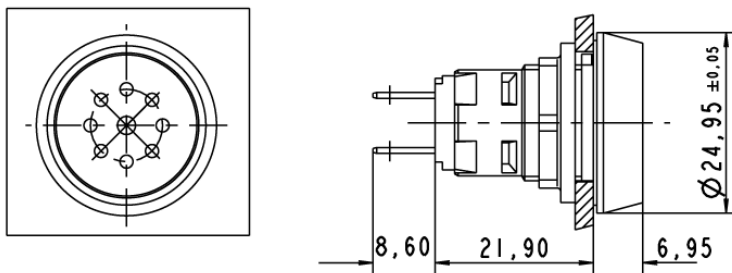

Panel cut-out

Distributed by: