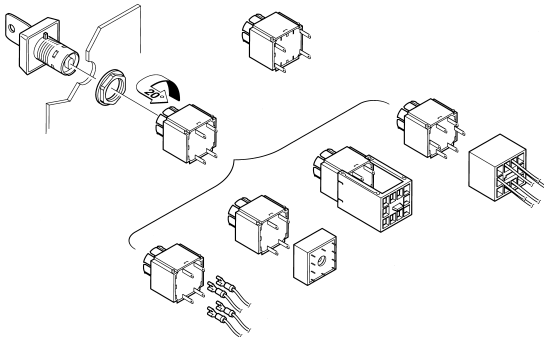

Panel cut-out

Distributed by: