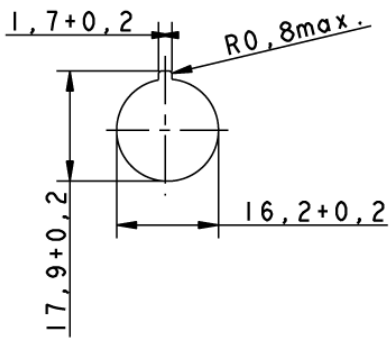

Panel cut-out

Distributed by: