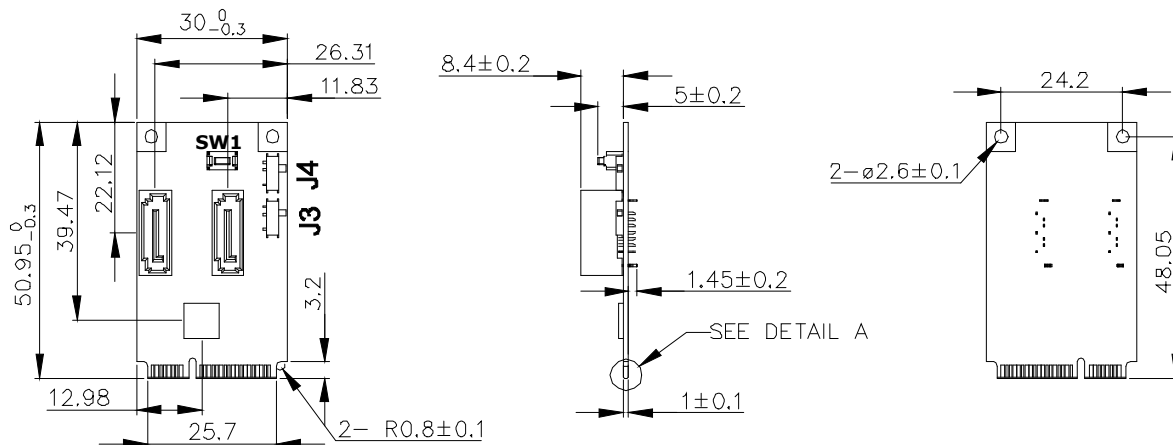

Specifications

Headquarters (Taiwan)

5F., No. 237, Sec. 1, Datong Rd.,
Xizhi Dist., New Taipei City 221,
Taiwan
Tel: +886-2-77033000
Email: sales@innodisk.com

Branch Offices:

USA

usasales@innodisk.com
+1-510-770-9421

Europe

eusales@innodisk.com
+31-040-282-1818

Japan

jpsales@innodisk.com
+81-45-594-7581

China

sales_cn@innodisk.com
+86-755-21673689

www.innodisk.com

© 2014 Innodisk Corporation.
All right reserved. Specifications
are subject to change without
prior notice.

May 22, 2015

Form-Factor	mPCIe
Input I/F	PCI Express 2.0
Output I/F	SATA III
Output Connector	SATA 7pin x 2
TDP	1.98W (3.3V x 600mA)
Dimension (WxLxH)	30 x 50.9 x 10.75 mm, Weight: 8.5g
Temperature	Operation: STD: 0°C ~ +70°C Storage: -55°C ~ +95°C
Environment	Vibration: 5G @7~2000Hz, Shock: 50G @ 0.5ms
Notes	1. RAID Mode Setting: [J3:J4] RAID0: 2:1, RAID1: 1:2, PM: 1:1 2. Press tact switch SW1 for reset.

Order information

EMPS-32R1-C1
mPCIe to dual SATA III RAID Module

innodisk

www.innodisk.com