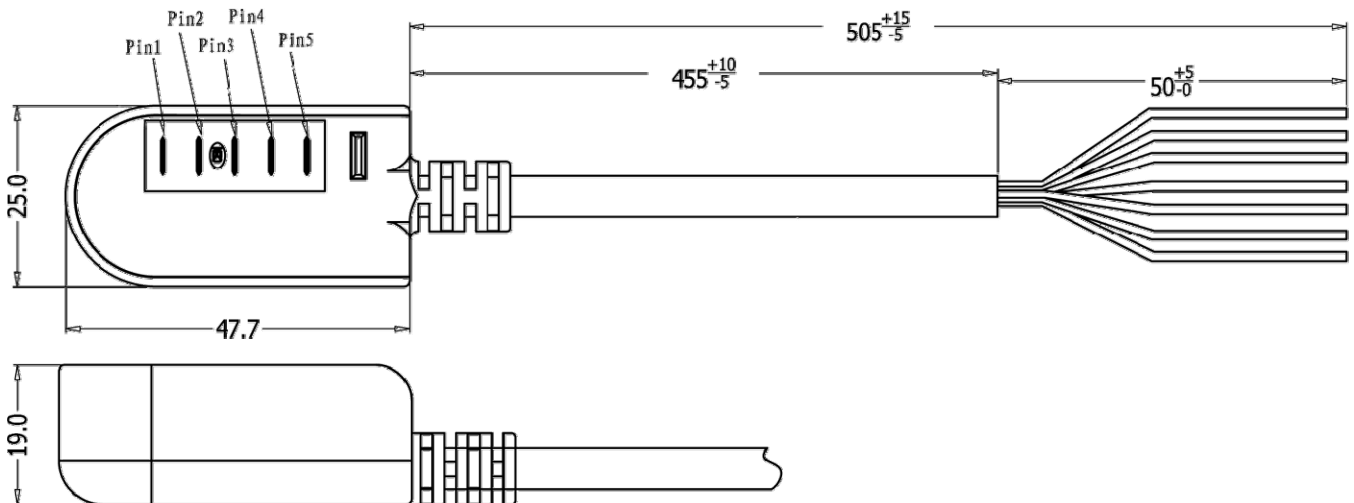

Technical Data Sheet

SMBus Battery Cable

Distributed by:

SMBus battery cable

Applications:

- Extension cable for battery applications
- Suitable for use with RRC Standard Battery Packs RRC2040, RRC2040-2, RRC2054 and RRC2057

Specification

Connector Pin N°	Wire Color	Wire Gauge	Signal Name
1	Black	AWG22	Bat -
2	Black	AWG22	
3	Brown	AWG24	SMBus-T
4	Green	AWG24	SMBus-D
5	White	AWG24	SMBus-C
	Red	AWG22	Bat +
	Red	AWG22	

Germany/Headquarters	USA	Australia	Hong Kong/China
RRC power solutions GmbH Technologiepark 1 D-66424 Homburg / Saar	RRC power solutions Inc. 18340 Yorba Linda Blvd., Suite 107-437 Yorba Linda, CA 92886-4104	RRC power solutions 1 Queens Road Melbourne VIC 3004	RRC power solutions Ltd. 9/F Park Tower, 15 Austin Road Tsim Sha Tsui, Kowloon, Hong Kong
Tel.: +49 6841 98090 Fax: +49 6841 9809280 Email: sales@rrc-ps.de Web: www.rrc-ps.de	Tel.: +1 714 777 3604 Fax: +1 714 777 3658 Email: usa@rrc-ps.com Web: www.rrc-ps.com	Tel.: +61 3 9013 4111 Fax: +61 3 8621 0082 Email: apac@rrc-ps.com Web: www.rrc-ps.com	Tel.: +852 2376 0106 Fax: +852 2376 0107 Email: hkrrc@rrc-ps.cn Web: www.rrc-ps.com