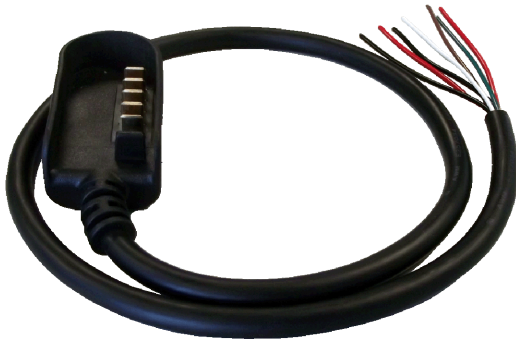

Technical Data Sheet

SMBus Battery Cable

Distributed by:

SMBus battery cable

Applications:

- Extension cable for battery applications
- Suitable for use with RRC Standard Battery Packs RRC2040, RRC2040-2, RRC2054 and RRC2057

Specification

Connector Pin N°	Wire Color	Wire Gauge	Signal Name
1	Black	AWG22	Bat -
2	Black	AWG22	
3	Brown	AWG24	SMBus-T
4	Green	AWG24	SMBus-D
5	White	AWG24	SMBus-C
	Red	AWG22	Bat +
	Red	AWG22	

Germany/Headquarters	USA	Australia	Hong Kong/China
RRC power solutions GmbH Technologiepark 1 D-66424 Homburg / Saar	RRC power solutions Inc. 18340 Yorba Linda Blvd., Suite 107-437 Yorba Linda, CA 92886-4104	RRC power solutions 1 Queens Road Melbourne VIC 3004	RRC power solutions Ltd. 9/F Park Tower, 15 Austin Road Tsim Sha Tsui, Kowloon, Hong Kong
Tel.: +49 6841 98090 Fax: +49 6841 9809280 Email: sales@rrc-ps.de Web: www.rrc-ps.de	Tel.: +1 714 777 3604 Fax: +1 714 777 3658 Email: usa@rrc-ps.com Web: www.rrc-ps.com	Tel.: +61 3 9013 4111 Fax: +61 3 8621 0082 Email: apac@rrc-ps.com Web: www.rrc-ps.com	Tel.: +852 2376 0106 Fax: +852 2376 0107 Email: hkrrc@rrc-ps.cn Web: www.rrc-ps.com