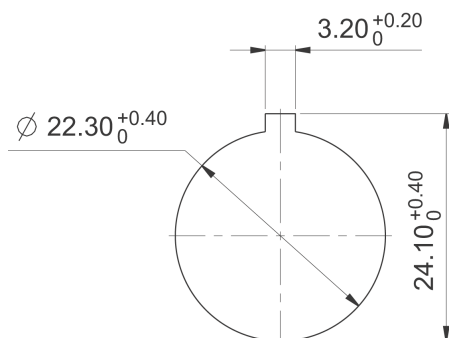

RAFIX 22 FSR - Lens, translucent green

1.74.509.011/2500

General information

Color of lens	translucent green
Form of collar	round

Dimensions

Mounting hole	22.3 mm
Key grid	35 x 35 mm

Mechanical design

Mounting	ring nut
Illuminability	yes

Other specifications

Degree of protection from front side	IP65 (DIN EN 60529); IP69K (ISO 20653)
Ambient temp. operating min.	-40 °C
Ambient temp. operating max.	+85 °C
Storage temperature min.	-40 °C
Storage temperature max.	+85 °C
Environmental resistance	acc. to IEC 60068-2-14, -30, -33 and -78
Salt spray	IEC 600 68-2-11
ROHS compliant	yes
REACH compliant	yes

Panel cut-out to IEC 60947-5-1

Distributed by:

www.texim-europe.com