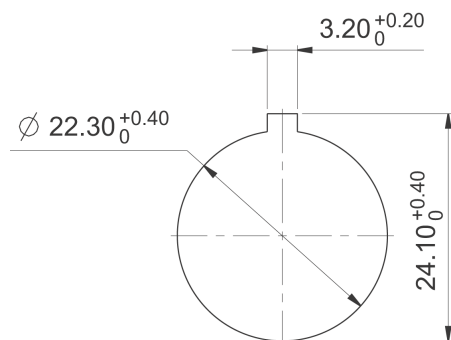

Panel cut-out to IEC 60947-5-1

Distributed by: