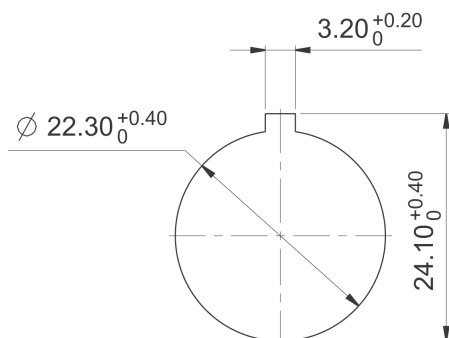

RAFIX 22 FSR - Selector switch, latching, 1 x 90°, L shape

1.30.282.101/2201

General information

Actuator	handle
Color of front ring	black
Form of collar	round

Dimensions

Dimensions of collar	ø 31.3 mm
Overall height	23.8 mm
Mounting hole	22.3 mm
Key grid	35 x 35 mm

Mechanical design

Mounting	ring nut
Contact function	latching
Illuminability	yes
Rotating angle	1 x 90°, L shape
Torque for nut ring	1.2 Nm

Mechanical characteristics

Torque max.	2 Nm

Other specifications

Degree of protection from front side	IP65 (DIN EN 60529); IP69K (ISO 20653)
Ambient temp. operating min.	-40 °C
Ambient temp. operating max.	+85 °C
Storage temperature min.	-40 °C
Storage temperature max.	+85 °C
Environmental resistance	acc. to IEC 60068-2-14, -30, -33 and -78
Salt spray	IEC 600 68-2-11
ROHS compliant	yes
REACH compliant	yes

Panel cut-out to IEC 60947-5-1

Distributed by: