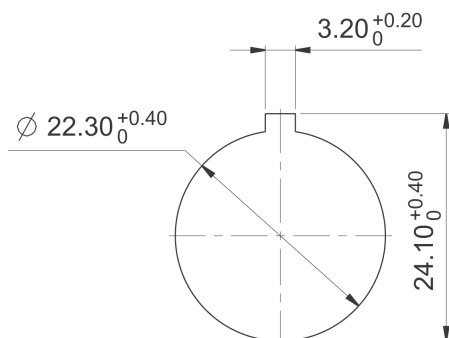

RAFIX 22 FSR - Selector switch, momentary, 1 x 40°

1.30.282.001/2201

General information

Actuator	handle
Color of front ring	black
Form of collar	round

Dimensions

Dimensions of collar	ø 31.3 mm
Overall height	23.8 mm
Mounting hole	22.3 mm
Key grid	35 x 35 mm

Mechanical design

Mounting	ring nut
Contact function	momentary
Illuminability	yes
Rotating angle	1 x 40°
Torque for nut ring	1.2 Nm

Mechanical characteristics

Torque max.	2 Nm

Other specifications

Degree of protection from front side	IP65 (DIN EN 60529); IP69K (ISO 20653)
Ambient temp. operating min.	-40 °C
Ambient temp. operating max.	+85 °C
Storage temperature min.	-40 °C
Storage temperature max.	+85 °C
Environmental resistance	acc. to IEC 60068-2-14, -30, -33 and -78
Salt spray	IEC 600 68-2-11
ROHS compliant	yes
REACH compliant	yes

Panel cut-out to IEC 60947-5-1

Distributed by: