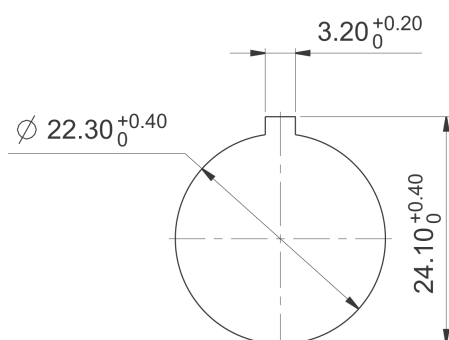

RAFIX 22 FSR Pushbutton, illuminated, lens translucent yellow

1.30.280.001/2401

General information

Form of lens	flush
Color of lens	translucent yellow
Color of front ring	black
Form of collar	round

Dimensions

Dimensions of collar	ø 31.3 mm
Overall height	12.2 mm
Mounting hole	22.3 mm
Key grid	35 x 35 mm

Mechanical design

Mounting	ring nut
Contact function	momentary
Illuminability	yes
Torque for nut ring	1.2 Nm

Mechanical characteristics

Operating travel	4 mm
Robustness max.	100 N

Other specifications

Ambient temp. operating min.	-40 °C
Ambient temp. operating max.	+85 °C
Storage temperature min.	-40 °C
Storage temperature max.	+85 °C
Degree of protection from front side	IP65 (DIN EN 60529), IP69K (ISO 20653) water temp. 23 °C +/- 3 °C
Environmental resistance	acc. to IEC 60068-2-14, -30, -33 and -78
Salt spray	IEC 600 68-2-11
ROHS compliant	yes
REACH compliant	yes

Panel cut-out to IEC 60947-5-1

Distributed by:

Technical data are approximate and intended solely for general orientation in the selection of a product.
Subject to modifications and errors. Images and other graphics may only be similar.
For more information, refer to www.rafi.de chapter Imprint / Data Protection.