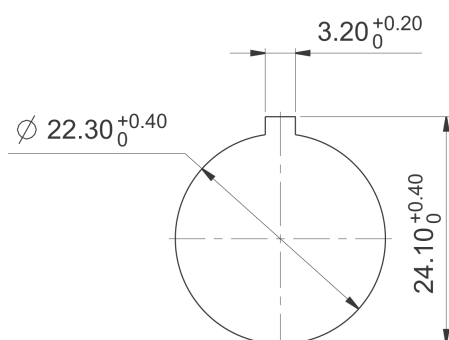

RAFIX 22 FSR Pushbutton, illuminated, lens translucent white

1.30.280.001/2201

General information

Form of lens	flush
Color of lens	translucent white
Color of front ring	black
Form of collar	round

Dimensions

Dimensions of collar	ø 31.3 mm
Overall height	12.2 mm
Mounting hole	22.3 mm
Key grid	35 x 35 mm

Mechanical design

Mounting	ring nut
Contact function	momentary
Illuminability	yes
Torque for nut ring	1.2 Nm

Mechanical characteristics

Operating travel	4 mm
Robustness max.	100 N

Other specifications

Ambient temp. operating min.	-40 °C
Ambient temp. operating max.	+85 °C
Storage temperature min.	-40 °C
Storage temperature max.	+85 °C
Degree of protection from front side	IP65 (DIN EN 60529), IP69K (ISO 20653) water temp. 23 °C +/- 3 °C
Environmental resistance	acc. to IEC 60068-2-14, -30, -33 and -78
Salt spray	IEC 600 68-2-11
ROHS compliant	yes
REACH compliant	yes

Panel cut-out to IEC 60947-5-1

Technical data are approximate and intended solely for general orientation in the selection of a product.
Subject to modifications and errors. Images and other graphics may only be similar.
For more information, refer to www.rafi.de chapter Imprint / Data Protection.