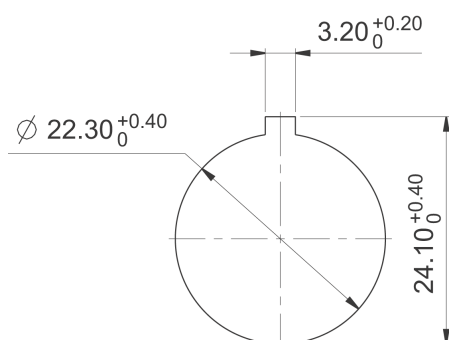

RAFIX 22 FSR Pushbutton, non-illuminated, lens opaque black

1.30.280.001/0101

General information

Form of lens	flush
Color of lens	opaque black
Color of front ring	black
Form of collar	round

Dimensions

Dimensions of collar	ø 31.3 mm
Overall height	12.2 mm
Mounting hole	22.3 mm
Key grid	35 x 35 mm

Mechanical design

Mounting	ring nut
Contact function	momentary
Illuminability	no
Torque for nut ring	1.2 Nm

Mechanical characteristics

Operating travel	4 mm
Robustness max.	100 N

Other specifications

Ambient temp. operating min.	-40 °C
Ambient temp. operating max.	+85 °C
Storage temperature min.	-40 °C
Storage temperature max.	+85 °C
Degree of protection from front side	IP65 (DIN EN 60529), IP69K (ISO 20653) water temp. 23 °C +/- 3 °C
Environmental resistance	acc. to IEC 60068-2-14, -30, -33 and -78
Salt spray	IEC 600 68-2-11
ROHS compliant	yes
REACH compliant	yes

Panel cut-out to IEC 60947-5-1

Technical data are approximate and intended solely for general orientation in the selection of a product.
Subject to modifications and errors. Images and other graphics may only be similar.
For more information, refer to www.rafi.de chapter Imprint / Data Protection.