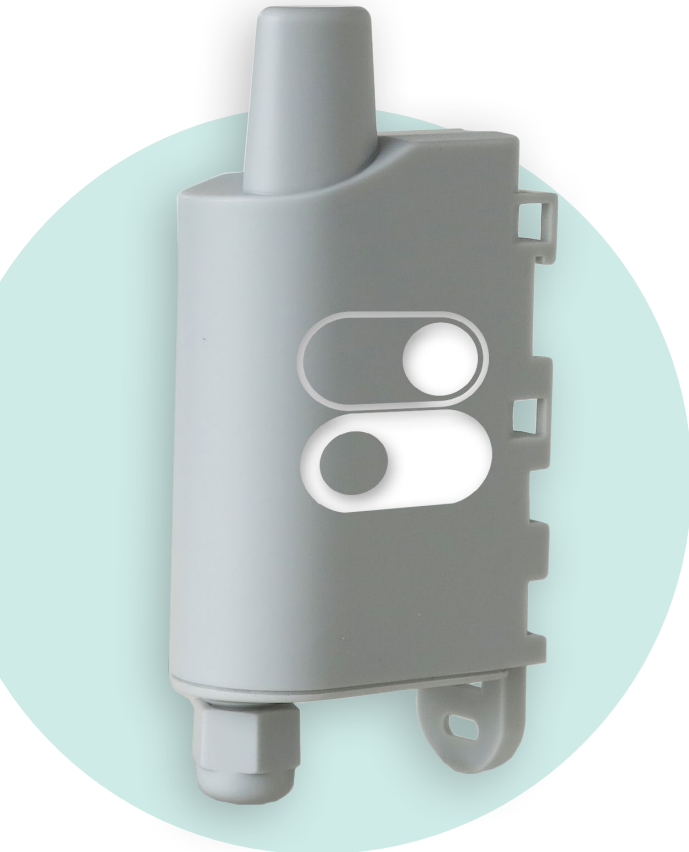

# DRY CONTACTS

Report 0-1 statuses and control relays.

ACT

- Activate or restart machines and equipment items remotely

ALERT

- Provide feedback about faults, level alerts
- Detect an intruder's presence, or detect an action
- Control access and break-ins

MONITOR

- Count the number of changes in status

**FUNCTION**

Dry Contact | 0-1 status

## TECHNICAL SPECIFICATIONS

- Periodic modes or event-based modes
  - Replaceable battery
  - Dimensions: 105 x 50 x 27 mm
    - Box: IP67 (IP68 on request)
- Integrated fastening system: DIN rail, tube, wall, flange
- Zone: sigfox: RC1 / LoRaWAN: EU863-870 / W-Mbus: 868
- Operating temperature range: -20°C to + 75°C
  - Weight: 90g
  - Standards: Directive 2014/53/EU (RED)
- Product error alert, configuration error, low battery
- Configurable Life Screen