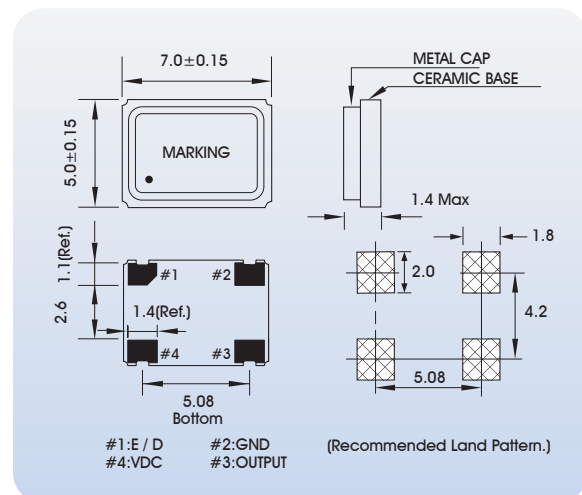

* Inclusive of 25°C±3°C& Operating Temperature Range. ** Symmetry of 45~55% is available.

ENABLE / DISABLE FUNCTION

Pin#1	Pin#3
HIGH (Open)	Output
Low	High impedance

MARKING RULE

DIMENSION (mm)

The Netherlands