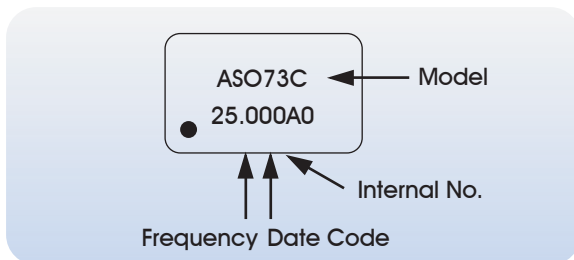

- Seam Seal
- Excellent Solderability
- Tri-State
- CMOS Compatible
- Low Power Consumption
- RoHS/REACH Compliant

SPECIFICATION

MODEL		ASO71C	ASO72C	ASO73C	ASO7xC
Frequency Range	MHz	0.500 ~ 156.250			0.500 ~ 40.000
Frequency Stability*	ppm	±20 ~ ± 100			
Temperature Range					
Operating Temp	°C	-40 to +125 or Specify			
Storage Temp	°C	-55 to + 125			
Power Supply Voltage	VDC	+1.8 ± 5%	+2.5 ± 5%	+3.3 ± 10%	+1.62 ~ +3.63
Output Level		CMOS			
Output Symmetry	%**	40 ~ 60 (at 50% VDC)			
Input Current					
0.5~9.99MHz	mA (Max)	5	6	7	7
10~19.99MHz		6	7	7	7
20~31.99MHz		6	8	12	12
32~49.99MHz		15	20	20	20
50~79.99MHz		15	20	25	
80~99.99MHz		20	25	30	
100~156.25MHz		25	30	40	
Rise / Fall Time					
0.5~31.99MHz	nS (Max)	5	5	10	10
32~49.99MHz		5	5	10	10
50~79.99MHz		4	4	8	
80~99.99MHz		3	3	5	
100~156.25MHz		3	3	4	
Output Load		15pF (30pF) (Max)			
Aging	ppm/Year	±3			

* Inclusive of 25°C±3°C& Operating Temperature Range. ** Symmetry of 45~55% is available.

ENABLE / DISABLE FUNCTION

Pin#1	Pin#3
HIGH (Open)	Output
Low	High impedance

MARKING RULE

DIMENSION (mm)

The Netherlands