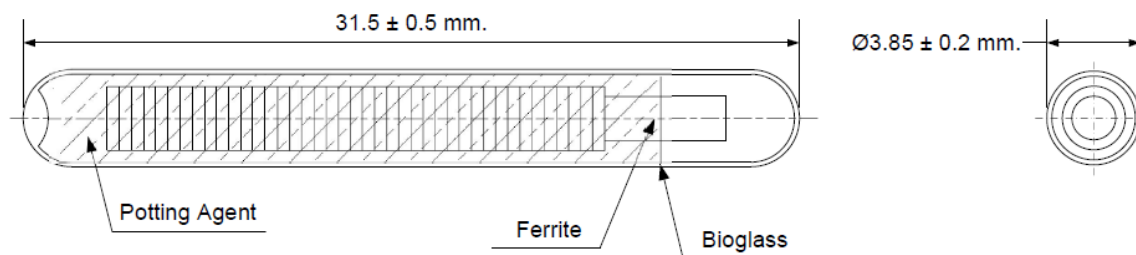

Datasheet PRDG32RS/PRDG32WS

RFID Glass transponder 32mm, LF 134kHz, HDX, Read Only/Read Write

ISO 11785 Read Only Industrial Number format

Characteristics

(at ambient temperature unless noted otherwise)

	PRDG23RS	PRDG23WS
Physical		
Dimensions	$\varnothing 3.85\text{mm} \pm 0.2\text{mm} \times 32.0\text{mm} \pm 0.5\text{mm}$	
Case Material	Bioglass	
Weight	0.65g	
Vibration	IEC 68.2.6 [10g, 10 to 2000Hz, 3 axis, 2.5h]	
Mechanical shock	IEC 68.2.29 [40g, 18ms, 6 axis, 2000 times]	
Withstands exposure to	Alcohol, Ammonium Chloride 25%, Fuel B, HCL 10%, Salt Water	
Water protection	IP68, 20°C, 1 m x 24h	
Electrical		
Operating Frequency	134.2kHz	
Memory	64bits (Read Only)	80bits (Read Write)
Transmission Principle	Half Duplex (HDX), Downlink ASK, Uplink FSK	
Write Cycles	--	100,000
Memory Retention	> 20years	
EMC	Memory is not affected by normal electromagnetic interference or x-rays	
Thermal		
Operating Temperature	-25°C to +85 °C	
Storage Temperature	-25°C to +85 °C	

Drawing

(Dimensions in mm)

Protagd reserves the right to make corrections, enhancements, improvements and other changes to its products. All products are sold subject to Protagd's terms and conditions of sale supplied at the time of order acknowledgment.